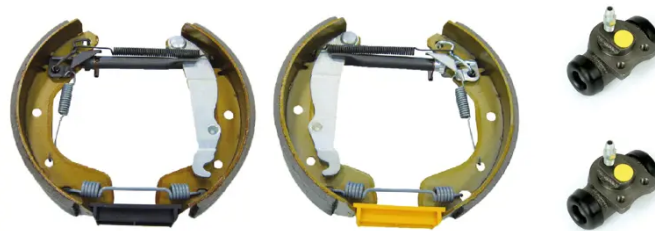

SHOE KIT K 59 032

The K 59 032 shoe kit is synonymous with reliability

The Brembo Kit & Fit is the ideal solution for the maintenance of drum brakes: everything you need for quick and efficient servicing is supplied in a single pre-assembled package, all with guaranteed Brembo quality. The kit contains all the components necessary for drum brake maintenance: shoes, brake wheel cylinders, springs, lubricant, and fixing kit.

- ✓ OE-equivalent
- ✓ Brembo quality
- ✓ ECE-R90 certificate
- ✓ Safety
- ✓ Durability
- ✓ Quick assembly
- ✓ With accessories
- ✓ Pre-Assembled Kit

Technical specifications

EAN code	Axle	Diameter
8020584075975	Rear	200 mm
Width	Master cylinder diameter	Type of assembly
46 mm	19 mm	Pre-assembled
Braking system	Brake proportioning valve	
General Motors		