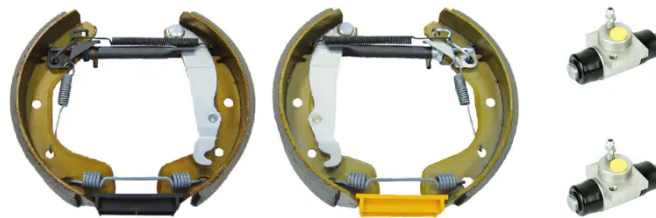

SHOE KIT K 59 042

The K 59 042 shoe kit is synonymous with reliability

The Brembo Kit & Fit is the ideal solution for the maintenance of drum brakes: everything you need for quick and efficient servicing is supplied in a single pre-assembled package, all with guaranteed Brembo quality. The kit contains all the components necessary for drum brake maintenance: shoes, brake wheel cylinders, springs, lubricant, and fixing kit.

- ✓ OE-equivalent
- ✓ Brembo quality
- ✓ ECE-R90 certificate
- ✓ Safety
- ✓ Durability
- ✓ Quick assembly
- ✓ With accessories
- ✓ Pre-Assembled Kit

Technical specifications

EAN code	Axle	Diameter
8020584077818	Rear	200 mm
Width	Master cylinder diameter	Type of assembly
46 mm	19 mm	Pre-assembled
Braking system	Brake proportioning valve	
General Motors		