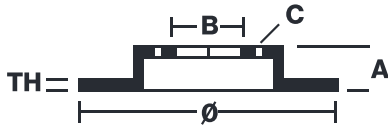

Technical specifications

EAN code 8020584213926	Axle Rear	Diameter Ø 251 mm
Thickness (TH) 10 mm	Height (A) 51 mm	Number of holes (C) 4
Brake disc type Solid	Centering (B) 59 mm	Min. thickness 9 mm
Tightening torque 98 Nm		

08.3126.14	
AP	14078 V-14078 E-14078
BRECO	BV 7332-BS 7332
DIMENSION	251 x 10 mm
MIN TH	9 mm
BALANCING	GUARANTEED
MATERIAL	SUB-GROUP 1
WEIGHT	3.5 kg
KBA ABS	DP
INSIDE THE BOX	KBA 60439
	205.5732.91
08.3126.11	
DATE : 12/11/2014 VERSION : 01	

COMPATIBLE VEHICLES