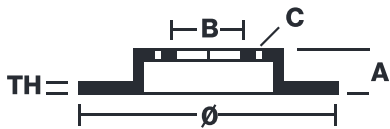

BRAKE DISC MAX

08.5085.75

The 08.5085.75 Max brake disc is synonymous with reliability

The Brembo Max brake disc features grooves on the braking surface. The special shape of the grooves generates greater fading resistance and constant renewal of friction material, quickly restoring optimum braking conditions. The UV paint completes the sporty look.

- ✓ Brembo quality
- ✓ ECE-R90 certificate
- ✓ Performance
- ✓ Sports driving
- ✓ Sporty look
- ✓ Anti-corrosion
- ✓ Fastening screws

Technical specifications

EAN code
8020584011225

Axle
Front and rear

Diameter Ø
240 mm