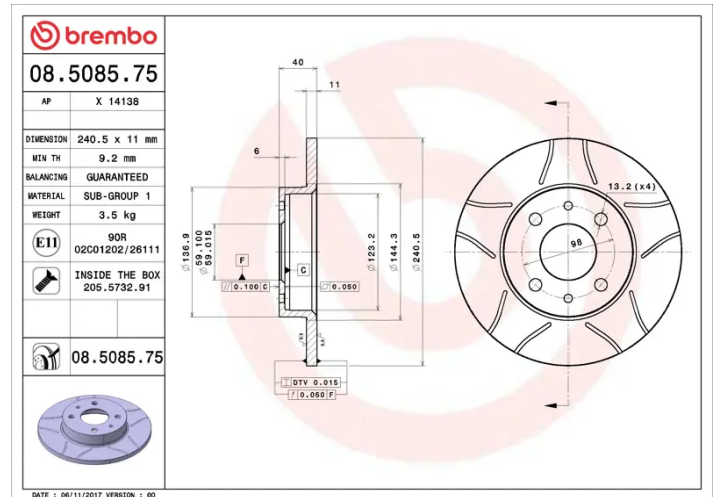

- ✓ Brembo quality
- ✓ ECE-R90 certificate
- ✓ Performance
- ✓ Sports driving
- ✓ Sporty look
- ✓ Anti-corrosion
- ✓ Fastening screws

Technical specifications

EAN code
8020584011225

Axle
Front and rear

Diameter Ø
240 mm

Thickness (TH)
11 mm

Height (A)
40 mm

Number of holes (C)
4

Brake disc type
Solid

Centering (B)
59 mm

Min. thickness
9,2 mm

Tightening torque
98 Nm

COMPATIBLE VEHICLES