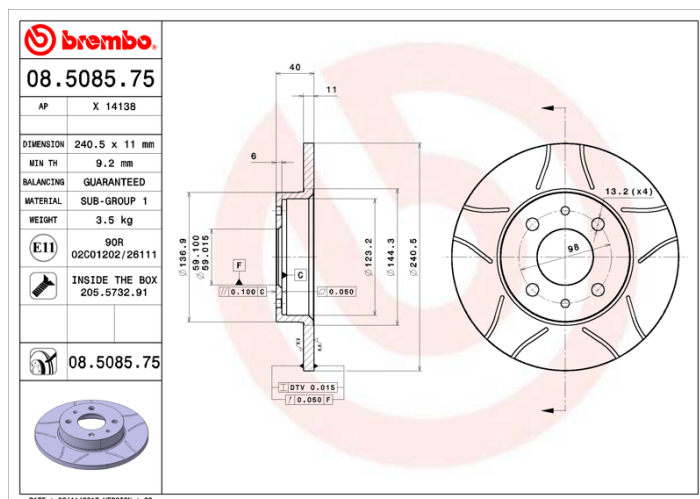

- ✓ Brembo quality
- ✓ ECE-R90 certificate
- ✓ Performance
- ✓ Sports driving
- ✓ Sporty look
- ✓ Anti-corrosion
- ✓ Fastening screws

Technical specifications

EAN code
8020584011225

Axle
Front and rear

Diameter \varnothing
240 mm

Thickness (TH)
11 mm

Height (A)
40 mm

Number of holes (C)
4

Brake disc type
Solid

Centering (B)
59 mm

Min. thickness
9,2 mm

Tightening torque
98 Nm

COMPATIBLE VEHICLES