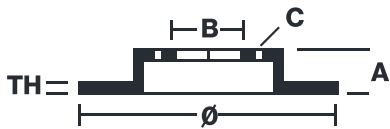

BRAKE DISC XTRA

08.7165.1X

The 08.7165.1X Xtra brake disc is synonymous with reliability

The Brembo Xtra brake disc features holes on the braking surface. The holes are designed to improve the cooling of the braking system, to generate greater fading resistance and grip in the initial stages of braking. The sports look is also enhanced by the presence of the UV paint.

- ✓ Brembo quality
- ✓ ECE-R90 certificate
- ✓ Performance
- ✓ Sports driving
- ✓ Sporty look
- ✓ Anti-corrosion
- ✓ Fastening screws

Technical specifications

EAN code
8020584212257

Axle
Rear

Diameter Ø
230 mm