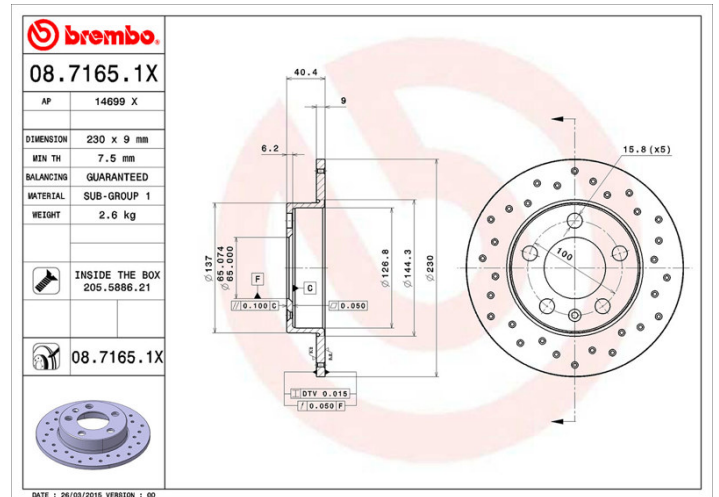

- ✓ Brembo quality
- ✓ ECE-R90 certificate
- ✓ Performance
- ✓ Sports driving
- ✓ Sporty look
- ✓ Anti-corrosion
- ✓ Fastening screws

Technical specifications

EAN code
8020584212257

Axle
Rear

Diameter Ø
230 mm

Thickness (TH)
9 mm

Height (A)
40 mm

Number of holes (C)
5

Brake disc type
Solid

Centering (B)
65 mm

Min. thickness
7,5 mm

Tightening torque
120 Nm

COMPATIBLE VEHICLES