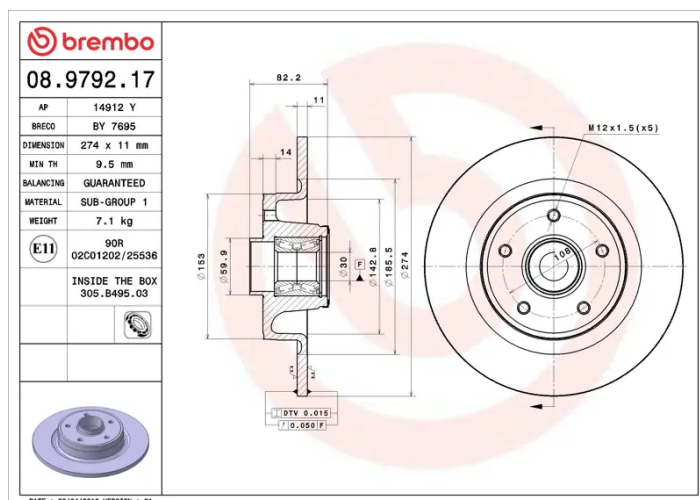

### Technical specifications

EAN code  
**8020584015377**

Axle  
**Rear**

Diameter  $\varnothing$   
**274 mm**

Thickness (TH)  
**11 mm**

Height (A)  
**82 mm**

Number of holes (C)  
**5**

Brake disc type  
**Solid**

Centering (B)  
**30 mm**

Min. thickness  
**9,5 mm**

Tightening torque  
**110 Nm**

COMPATIBLE VEHICLES