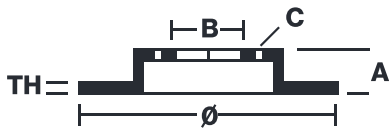

### Technical specifications

EAN code	Axle	Diameter Ø
-	Rear	282 mm
Thickness (TH)	Height (A)	Number of holes (C)
12 mm	48 mm	5
Brake disc type	Centering (B)	Min. thickness
Solid	65 mm	10 mm
Tightening torque		
120 Nm		