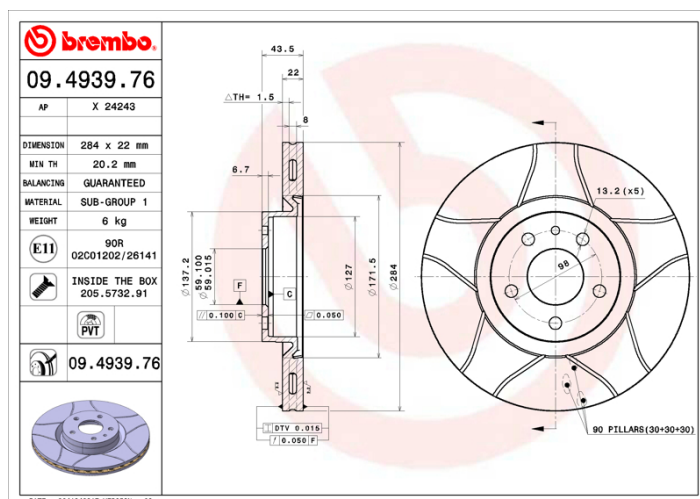

### Technical specifications

EAN code  
**8020584011324**

Axle  
**Front**

Diameter Ø  
**284 mm**

Thickness (TH)  
**22 mm**

Height (A)  
**44 mm**

Number of holes (C)  
**5**

Brake disc type  
**Ventilated**

Centering (B)  
**59 mm**

Min. thickness  
**20,2 mm**

Tightening torque  
**98 Nm**