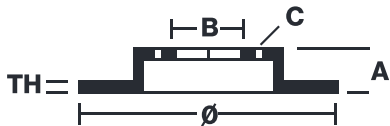

Technical specifications

EAN code	Axle	Diameter Ø
-	Front	286 mm
Thickness (TH)	Height (A)	Number of holes (C)
22 mm	52 mm	5
Brake disc type	Centering (B)	Min. thickness
Ventilated	79 mm	20,4 mm
Tightening torque		
120 Nm		

COMPATIBLE VEHICLES