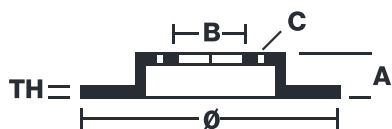

### Technical specifications

EAN code  
**8020584686614**

Axle  
**Front**

Diameter Ø  
**280** mm

Thickness (TH)  
**26** mm

Height (A)  
**36** mm

Number of holes (C)  
**6**

Brake disc type  
**Ventilated**