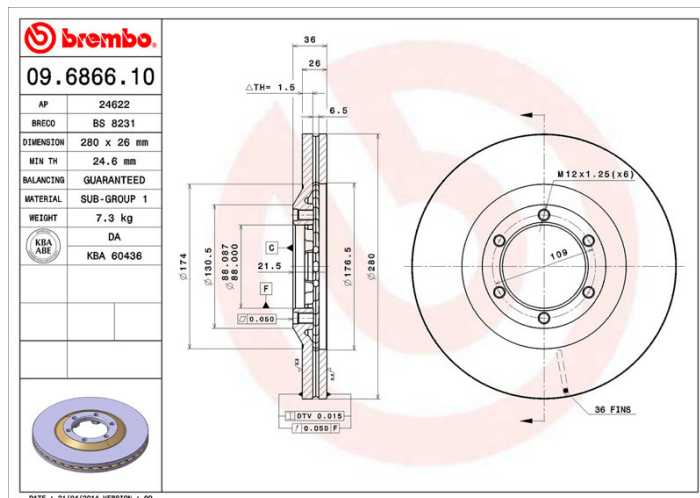

### Technical specifications

EAN code  
**8020584686614**

Axle  
**Front**

Diameter Ø  
**280** mm

Thickness (TH)  
**26** mm

Height (A)  
**36** mm

Number of holes (C)  
**6**

Brake disc type  
**Ventilated**

Centering (B)  
**88** mm

Min. thickness  
**24,6** mm

Tightening torque  
**118** Nm

COMPATIBLE VEHICLES