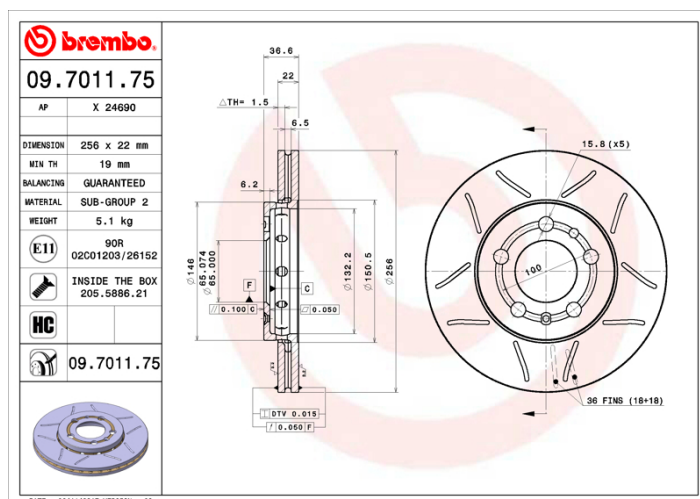

### Technical specifications

EAN code  
**8020584011898**

Axle  
**Front**

Diameter  $\varnothing$   
**256 mm**

Thickness (TH)  
**22 mm**

Height (A)  
**37 mm**

Number of holes (C)  
**5**

Brake disc type  
**Ventilated**

Centering (B)  
**65 mm**

Min. thickness  
**19 mm**

Tightening torque  
**120 Nm**

COMPATIBLE VEHICLES