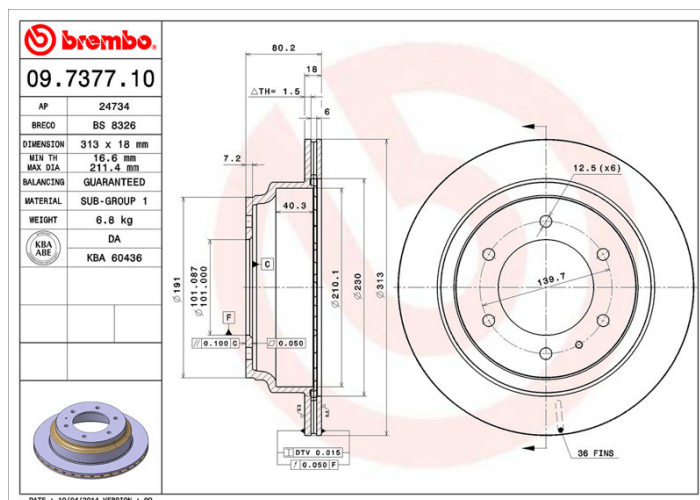

### Technical specifications

EAN code  
**8020584737712**

Axle  
**Rear**

Diameter Ø  
**313** mm

Thickness (TH)  
**18** mm

Height (A)  
**80** mm

Number of holes (C)  
**6**

Brake disc type  
**Ventilated**

Centering (B)  
**101** mm

Min. thickness  
**16,6** mm

Tightening torque  
**118** Nm

COMPATIBLE VEHICLES