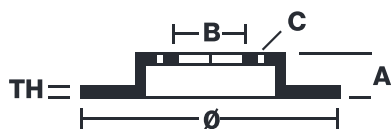

### Technical specifications

EAN code  
**8020584737712**

Axle  
**Rear**

Diameter Ø  
**313** mm

Thickness (TH)  
**18** mm

Height (A)  
**80** mm

Number of holes (C)  
**6**

Brake disc type  
**Ventilated**