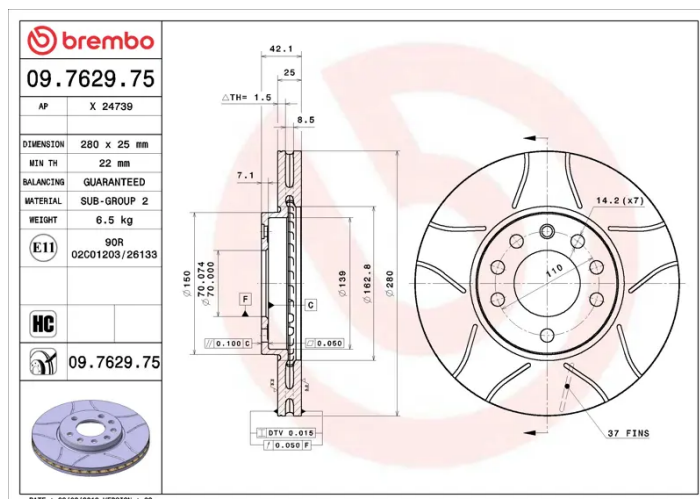

- ✓ Brembo quality
- ✓ ECE-R90 certificate
- ✓ Performance
- ✓ Sports driving
- ✓ Sporty look
- ✓ High carbon
- ✓ Anti-corrosion

Technical specifications

EAN code
8020584012178

Axle
Front

Diameter Ø
280 mm

Thickness (TH)
25 mm

Height (A)
42 mm

Number of holes (C)
5

Brake disc type
Ventilated

Centering (B)
70 mm

Min. thickness
22 mm

Tightening torque
110 Nm

COMPATIBLE VEHICLES