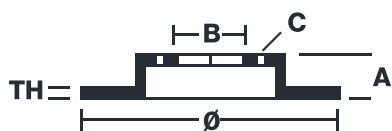

BRAKE DISC MAX

09.7629.75

The 09.7629.75 Max brake disc is synonymous with reliability

The Brembo Max brake disc features grooves on the braking surface. The special shape of the grooves generates greater fading resistance and constant renewal of friction material, quickly restoring optimum braking conditions. The UV paint completes the sporty look.

- ✓ Brembo quality
- ✓ ECE-R90 certificate
- ✓ Performance
- ✓ Sports driving
- ✓ Sporty look
- ✓ High carbon
- ✓ Anti-corrosion

Technical specifications

EAN code
8020584012178

Axle
Front

Diameter Ø
280 mm