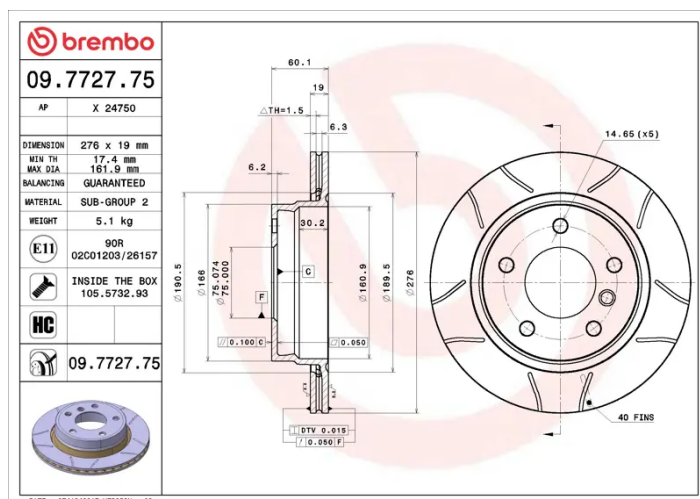

### Technical specifications

EAN code  
**8020584772775**

Axle  
**Rear**

Diameter Ø  
**276 mm**

Thickness (TH)  
**19 mm**

Height (A)  
**60 mm**

Number of holes (C)  
**5**

Brake disc type  
**Ventilated**

Centering (B)  
**75 mm**

Min. thickness  
**17,4 mm**

Tightening torque  
**120 Nm**