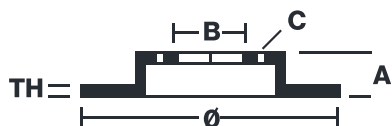

### Technical specifications

EAN code  
**8020584772775**

Axle  
**Rear**

Diameter Ø  
**276 mm**

Thickness (TH)  
**19 mm**

Height (A)  
**60 mm**

Number of holes (C)  
**5**

Brake disc type  
**Ventilated**