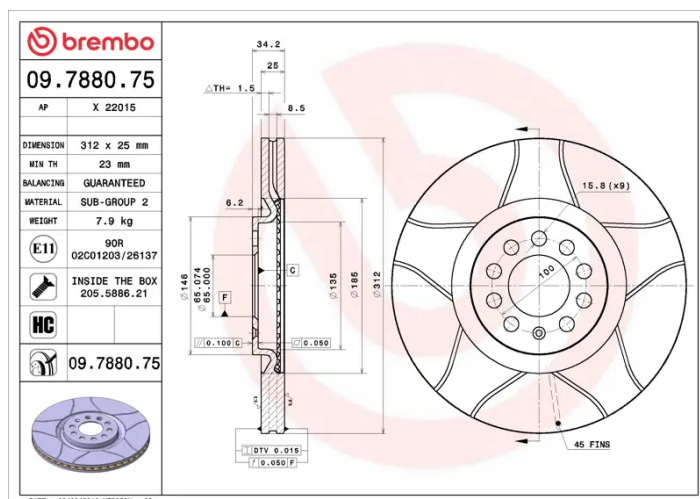

### Technical specifications

EAN code  
**8020584015100**

Axle  
**Front**

Diameter Ø  
**312 mm**

Thickness (TH)  
**25 mm**

Height (A)  
**34 mm**

Number of holes (C)  
**5**

Brake disc type  
**Ventilated**

Centering (B)  
**65 mm**

Min. thickness  
**23 mm**

Tightening torque  
**120 Nm**

COMPATIBLE VEHICLES