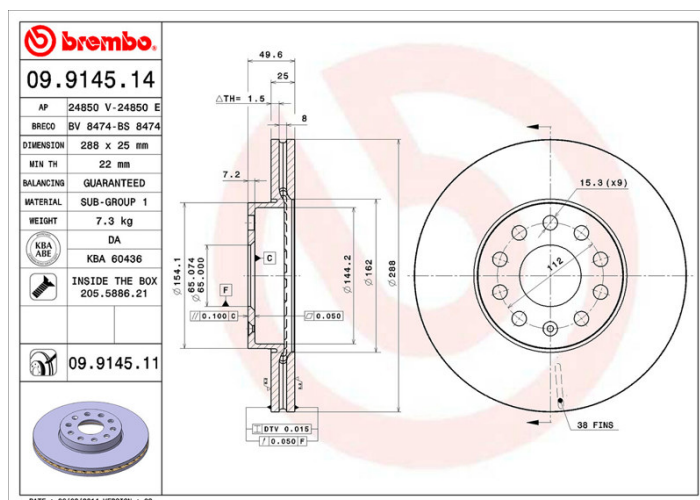

### Technical specifications

EAN code  
**8020584013922**

Axle  
**Front**

Diameter Ø  
**288 mm**

Thickness (TH)  
**25 mm**

Height (A)  
**50 mm**

Number of holes (C)  
**5**

Brake disc type  
**Ventilated**

Centering (B)  
**65 mm**

Min. thickness  
**22 mm**

Tightening torque  
**120 Nm**

COMPATIBLE VEHICLES