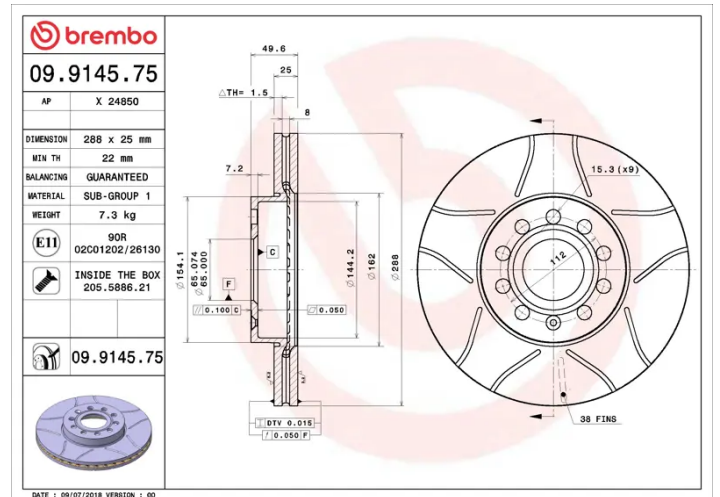

- ✓ Brembo quality
- ✓ ECE-R90 certificate
- ✓ Performance
- ✓ Sports driving
- ✓ Sporty look
- ✓ Anti-corrosion
- ✓ Fastening screws

Technical specifications

EAN code
8020584015162

Axle
Front

Diameter Ø
288 mm

Thickness (TH)
25 mm

Height (A)
50 mm

Number of holes (C)
5

Brake disc type
Ventilated

Centering (B)
65 mm

Min. thickness
22 mm

Tightening torque
120 Nm

COMPATIBLE VEHICLES