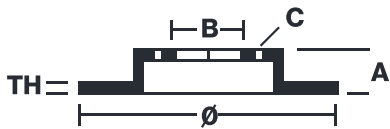

BRAKE DISC MAX

09.9145.75

The **09.9145.75 Max** brake disc is synonymous with reliability

The Brembo Max brake disc features grooves on the braking surface. The special shape of the grooves generates greater fading resistance and constant renewal of friction material, quickly restoring optimum braking conditions. The UV paint completes the sporty look.

- ✓ Brembo quality
- ✓ ECE-R90 certificate
- ✓ Performance
- ✓ Sports driving
- ✓ Sporty look
- ✓ Anti-corrosion
- ✓ Fastening screws

Technical specifications

EAN code
8020584015162

Axle
Front

Diameter Ø
288 mm