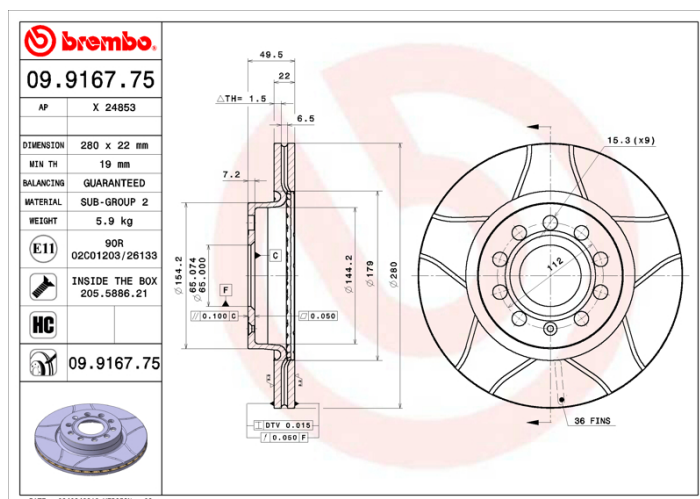

- ✓ Brembo quality
- ✓ ECE-R90 certificate
- ✓ Performance
- ✓ Sports driving
- ✓ Sporty look
- ✓ High carbon
- ✓ Anti-corrosion
- ✓ Fastening screws

Technical specifications

EAN code
8020584015223

Axle
Front

Diameter Ø
280 mm

Thickness (TH)
22 mm

Height (A)
50 mm

Number of holes (C)
5

Brake disc type
Ventilated

Centering (B)
65 mm

Min. thickness
19 mm

Tightening torque
120 Nm