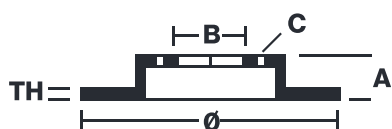

Technical specifications

EAN code
8020584015223

Axle
Front

Diameter Ø
280 mm

Thickness (TH)
22 mm

Height (A)
50 mm

Number of holes (C)
5

Brake disc type
Ventilated

Centering (B)
65 mm

Min. thickness
19 mm

Tightening torque
120 Nm