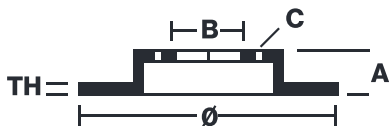

BRAKE DISC MAX

09.9369.75

The 09.9369.75 Max brake disc is synonymous with reliability

The Brembo Max brake disc features grooves on the braking surface. The special shape of the grooves generates greater fading resistance and constant renewal of friction material, quickly restoring optimum braking conditions. The UV paint completes the sporty look.

- ✓ Brembo quality
- ✓ ECE-R90 certificate
- ✓ Performance
- ✓ Sports driving
- ✓ Sporty look
- ✓ Anti-corrosion

Technical specifications

EAN code
8020584031292

Axle
Front

Diameter Ø
308 mm

Thickness (TH)
25 mm