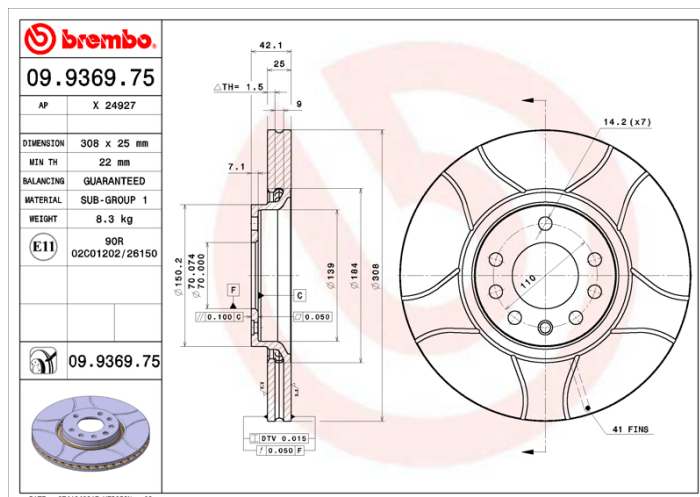

BRAKE DISC MAX

09.9369.75

The 09.9369.75 Max brake disc is synonymous with reliability

The Brembo Max brake disc features grooves on the braking surface. The special shape of the grooves generates greater fading resistance and constant renewal of friction material, quickly restoring optimum braking conditions. The UV paint completes the sporty look.

- ✓ Brembo quality
- ✓ ECE-R90 certificate
- ✓ Performance
- ✓ Sports driving
- ✓ Sporty look
- ✓ Anti-corrosion

Technical specifications

EAN code
8020584031292

Axle
Front

Diameter Ø
308 mm

Thickness (TH)
25 mm

Height (A)
42 mm

Number of holes (C)
5

Brake disc type
Ventilated

Centering (B)
70 mm

Min. thickness
22 mm

Tightening torque
110 Nm

COMPATIBLE VEHICLES

COMPATIBLE OE PART NUMBERS