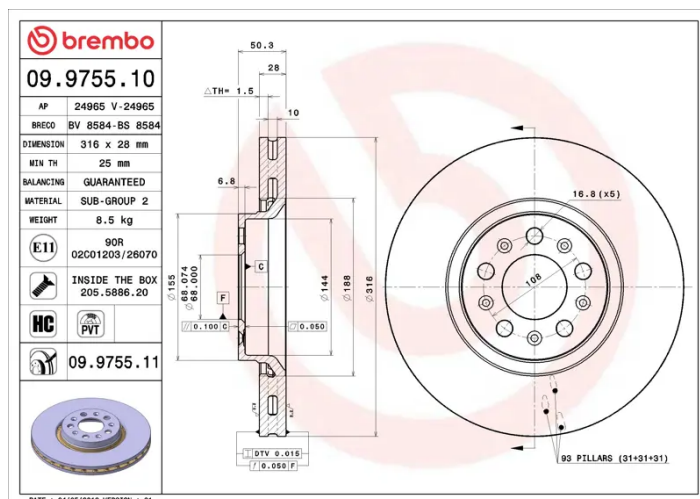

- ✓ OE-equivalent
- ✓ Brembo quality
- ✓ ECE-R90 certificate
- ✓ Safety
- ✓ High carbon
- ✓ PVT ventilation
- ✓ Fastening screws

Technical specifications

EAN code
8020584975510

Axle
Front

Diameter Ø
316 mm

Thickness (TH)
28 mm

Height (A)
50 mm

Number of holes (C)
5

Brake disc type
Ventilated

Centering (B)
68 mm

Min. thickness
25 mm

Tightening torque
140 Nm

COMPATIBLE VEHICLES