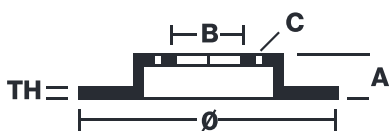

BRAKE DISC

09.9755.10

The **09.9755.10** brake disc is synonymous with reliability

The Brembo brake disc is fully interchangeable with an Original Equipment brake disc. The control of the entire production cycle allows Brembo to offer brake discs with outstanding performance levels, reliability, durability and comfort in all conditions of use. All Brembo brake discs are accompanied by the ECE-R90 homologation.

- ✓ OE-equivalent
- ✓ Brembo quality
- ✓ ECE-R90 certificate
- ✓ Safety
- ✓ High carbon
- ✓ PVT ventilation
- ✓ Fastening screws

Technical specifications

EAN code
8020584975510

Axle
Front

Diameter Ø
316 mm