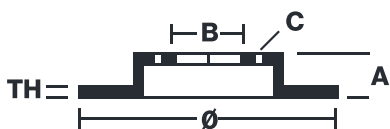

BRAKE DISC

09.9772.10

The **09.9772.10** brake disc is synonymous with reliability

The Brembo brake disc is fully interchangeable with an Original Equipment brake disc. The control of the entire production cycle allows Brembo to offer brake discs with outstanding performance levels, reliability, durability and comfort in all conditions of use. All Brembo brake discs are accompanied by the ECE-R90 homologation.

- ✓ OE-equivalent
- ✓ Brembo quality
- ✓ ECE-R90 certificate
- ✓ Safety
- ✓ High carbon
- ✓ Fastening screws

Technical specifications

EAN code
8020584977217

Axle
Front

Diameter \varnothing
312 mm

Thickness (TH)
25 mm