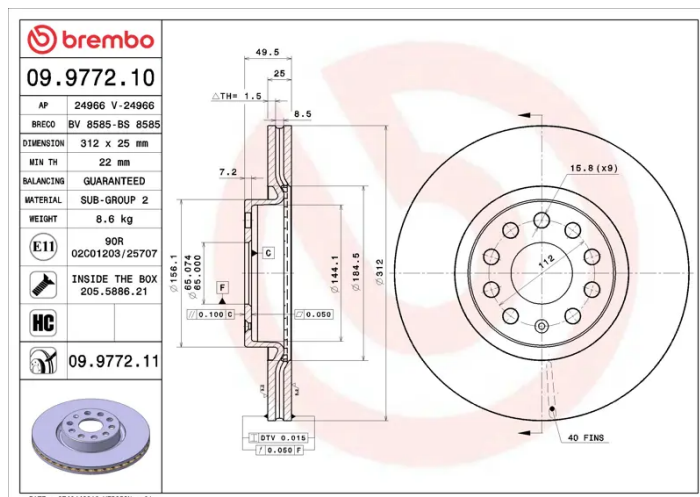

- ✓ OE-equivalent
- ✓ Brembo quality
- ✓ ECE-R90 certificate
- ✓ Safety
- ✓ High carbon
- ✓ Fastening screws

Technical specifications

EAN code
8020584977217

Axle
Front

Diameter \varnothing
312 mm

Thickness (TH)
25 mm

Height (A)
50 mm

Number of holes (C)
5

Brake disc type
Ventilated

Centering (B)
65 mm

Min. thickness
22 mm

Tightening torque
120 Nm

COMPATIBLE VEHICLES

COMPATIBLE OE PART NUMBERS