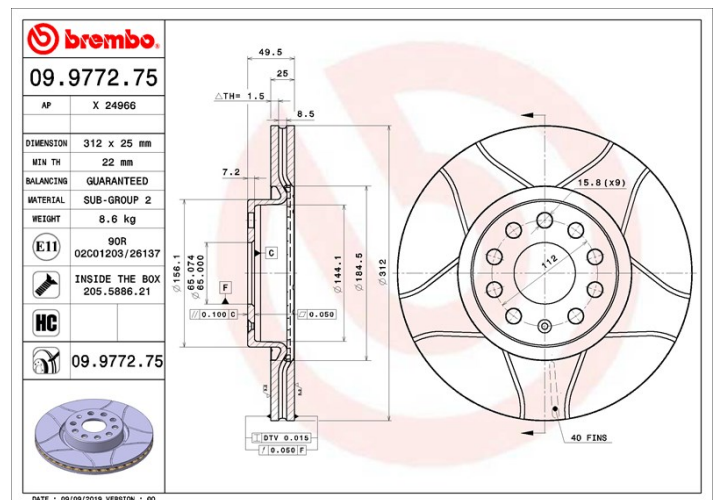

### Technical specifications

EAN code  
**8020584029725**

Axle  
**Front**

Diameter Ø  
**312 mm**

Thickness (TH)  
**25 mm**

Height (A)  
**50 mm**

Number of holes (C)  
**5**

Brake disc type  
**Ventilated**

Centering (B)  
**65 mm**

Min. thickness  
**22 mm**

Tightening torque  
**120 Nm**

COMPATIBLE VEHICLES