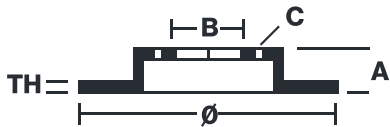

### Technical specifications

EAN code  
**8020584029725**

Axle  
**Front**

Diameter Ø  
**312 mm**

Thickness (TH)  
**25 mm**

Height (A)  
**50 mm**

Number of holes (C)  
**5**

Brake disc type  
**Ventilated**