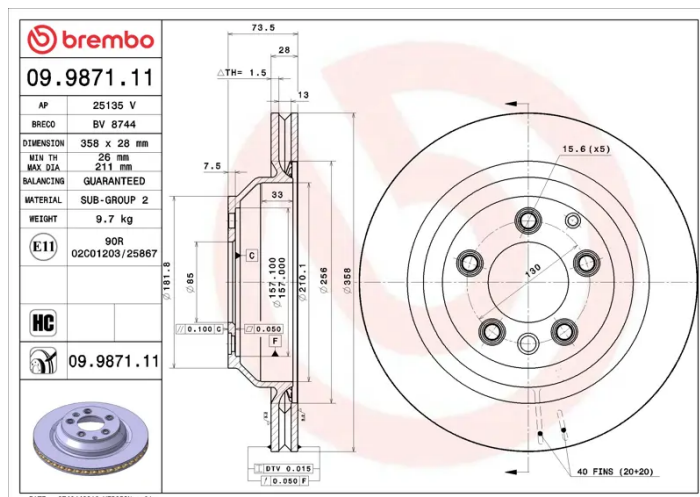

- ✓ OE-equivalent
- ✓ Brembo quality
- ✓ ECE-R90 certificate
- ✓ Safety
- ✓ High carbon
- ✓ Anti-corrosion

Technical specifications

EAN code
8020584987117

Axle
Rear

Diameter Ø
358 mm

Thickness (TH)
28 mm

Height (A)
74 mm

Number of holes (C)
5

Brake disc type
Ventilated

Centering (B)
85 mm

Min. thickness
26 mm

Tightening torque
160 Nm

COMPATIBLE VEHICLES

COMPATIBLE OE PART NUMBERS

| | |
|-----------|------|
| 7L8615601 | AUDI |
|-----------|------|