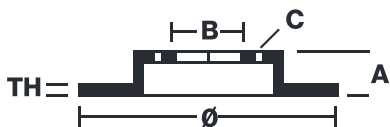

BRAKE DISC PAINTED

09.9871.11

The 09.9871.11 painted brake disc is synonymous with reliability

The Brembo brake disc with special UV paint treatment guarantees superior corrosion resistance for the product, thanks to the protective coating on the outer edges and on the disc hub. The UV paint not only gives the disc a clean, shiny appearance but is also beneficial for the environment as the water-based UV paint treatment does not require the use of chemical solvents and is a low energy consumption process.

- ✓ OE-equivalent
- ✓ Brembo quality
- ✓ ECE-R90 certificate
- ✓ Safety
- ✓ High carbon
- ✓ Anti-corrosion

Technical specifications

EAN code
8020584987117

Axle
Rear

Diameter Ø
358 mm

Thickness (TH)
28 mm

Height (A)
74 mm