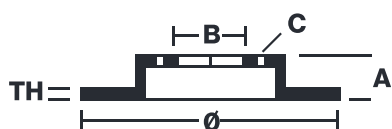

## 09.9925.1X

The 09.9925.1X Xtra brake disc is synonymous with reliability

The Brembo Xtra brake disc features holes on the braking surface. The holes are designed to improve the cooling of the braking system, to generate greater fading resistance and grip in the initial stages of braking. The sports look is also enhanced by the presence of the UV paint.

### Technical specifications

EAN code  
**8020584320495**

Axle  
**Rear**

Diameter Ø  
**320 mm**

Thickness (TH)  
**20 mm**

Height (A)  
**78,7 mm**

Number of holes (C)  
**5**

Brake disc type  
**Ventilated**