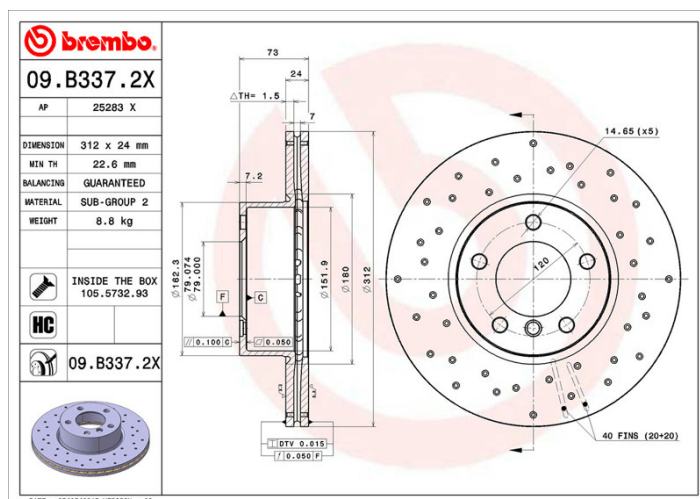

### Technical specifications

EAN code  
**8020584217603**

Axle  
**Front**

Diameter Ø  
**312 mm**

Thickness (TH)  
**24 mm**

Height (A)  
**73 mm**

Number of holes (C)  
**5**

Brake disc type  
**Ventilated**

Centering (B)  
**79 mm**

Min. thickness  
**22,6 mm**

Tightening torque  
**120 Nm**

**COMPATIBLE VEHICLES**