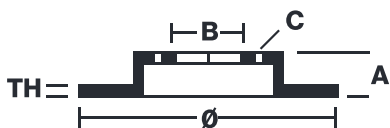

## 09.B337.2X

The 09.B337.2X Xtra brake disc is synonymous with reliability

The Brembo Xtra brake disc features holes on the braking surface. The holes are designed to improve the cooling of the braking system, to generate greater fading resistance and grip in the initial stages of braking. The sports look is also enhanced by the presence of the UV paint.

### Technical specifications

EAN code  
**8020584217603**

Axle  
**Front**

Diameter Ø  
**312 mm**

Thickness (TH)  
**24 mm**

Height (A)  
**73 mm**

Number of holes (C)  
**5**

Brake disc type  
**Ventilated**