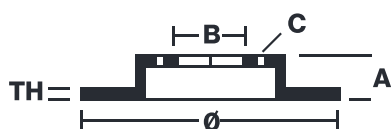

Technical specifications

EAN code
8020584237977

Axle
Rear

Diameter Ø
300 mm

Thickness (TH)
20 mm

Height (A)
66 mm

Number of holes (C)
5

Brake disc type
Ventilated

Centering (B)
75 mm

Min. thickness
18,6 mm

09.B338.2X	
AP	25316 X
DIMENSION	300 x 20 mm
MIN TH	18,6 mm
MAX DIA.	186 mm
BALANCING	GUARANTEED
MATERIAL	SUB-GROUP 2
WEIGHT	6,4 kg
E11	90R 02C01203/40823
INSIDE THE BOX	105.5732.93
HC	
	09.B338.2X

DATE : 09/09/2019 VERSION : 00

COMPATIBLE VEHICLES