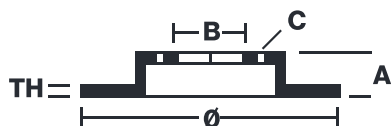

### Technical specifications

EAN code	Axle	Diameter Ø
-	<b>Front</b>	<b>350 mm</b>
Thickness (TH)	Height (A)	Number of holes (C)
<b>34 mm</b>	<b>69 mm</b>	<b>5</b>
Brake disc type	Centering (B)	Min. thickness
<b>Ventilated</b>	<b>85 mm</b>	<b>32 mm</b>
Tightening torque		
<b>160 Nm</b>		