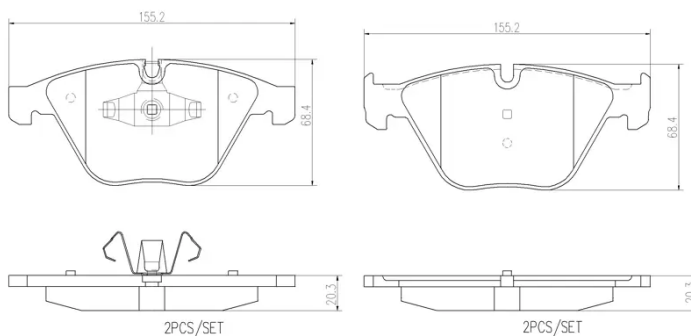

## Technical specifications

EAN code <b>8020584109502</b>	Axle <b>Front</b>	Thickness <b>20 mm</b>
Width <b>155 mm</b>	Height <b>68 mm</b>	Braking system <b>Teves</b>
Wear indicator <b>Prepared for wear indicator</b>	WVA number <b>23313,24255</b>	Accessories <b>With piston clip</b> <b>With accessories</b> <b>With anti-squeal shim</b>