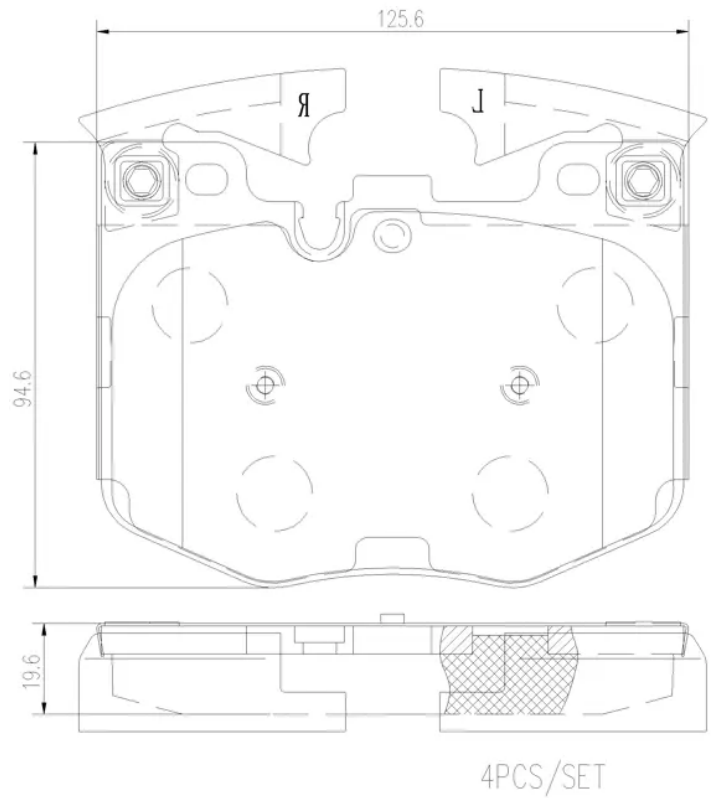

- ✓ OE-equivalent
- ✓ Brembo quality
- ✓ Safety
- ✓ Comfort
- ✓ Durability
- ✓ Dust reduction
- ✓ With accessories

Technical specifications

EAN code	Axle	Thickness
8020584116678	Front	20 mm
Width	Height	Braking system
126 mm	95 mm	Brembo
Wear indicator	WVA number	Accessories
Prepared for wear indicator	22425	With anti-squeal shim With counterweights