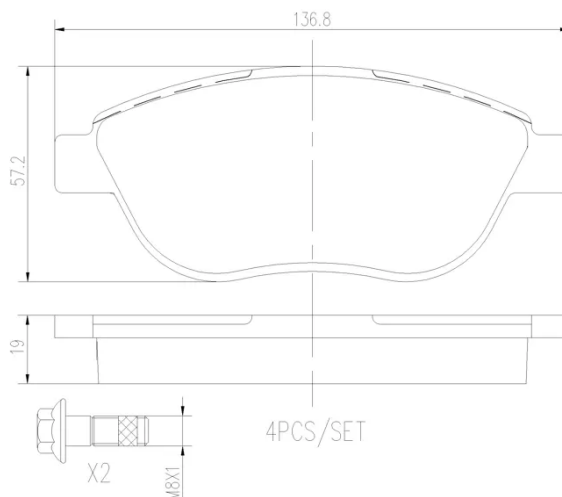

- ✓ OE-equivalent
- ✓ Brembo quality
- ✓ Safety
- ✓ Comfort
- ✓ Durability
- ✓ Dust reduction
- ✓ With accessories

Technical specifications

EAN code 8020584083697	Axle Front	Thickness 19 mm
Width 137 mm	Height 57 mm	Braking system Bosch
Wear indicator Without	WVA number 23981,23708	Accessories With brake caliper bolts With accessories With anti-squeal shim