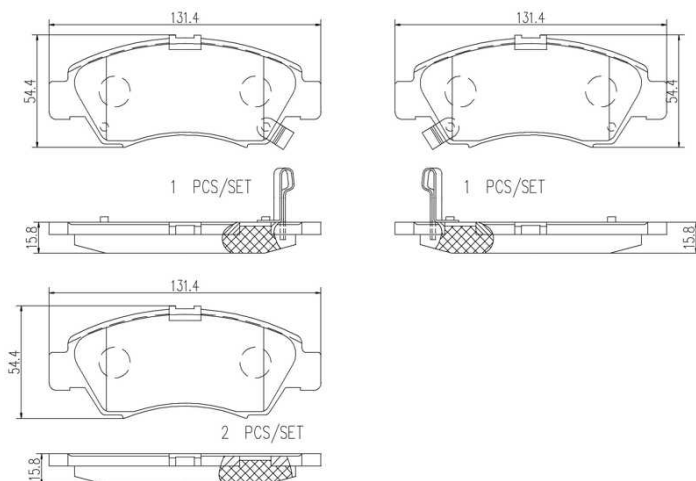

- ✓ OE-equivalent
- ✓ Brembo quality
- ✓ Safety
- ✓ Comfort
- ✓ Durability
- ✓ Dust reduction
- ✓ With accessories

Technical specifications

EAN code 8020584086292	Axle Front	Thickness 16 mm
Width 131 mm	Height 55 mm	Braking system Akebono
Wear indicator Acoustic	WVA number 21699,21697,21698	Accessories With anti-squeal shim