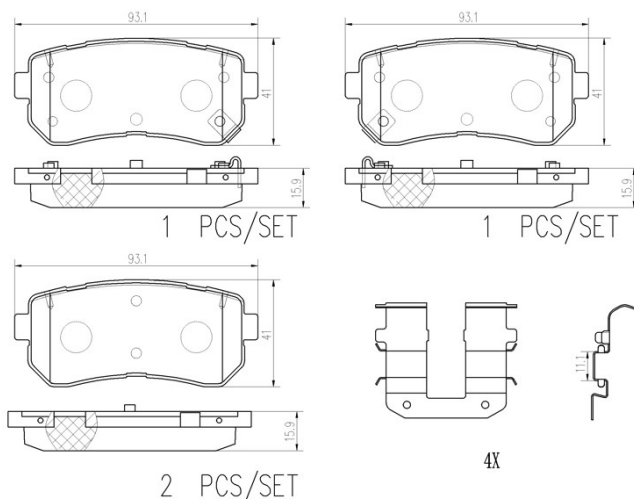

- ✓ OE-equivalent
- ✓ Brembo quality
- ✓ Safety
- ✓ Comfort
- ✓ Durability
- ✓ Dust reduction
- ✓ With accessories

Technical specifications

EAN code 8020584118832	Axle Rear	Thickness 16 mm
Width 93 mm	Height 41 mm	Braking system Mando
Wear indicator Acoustic	WVA number 25677,25678,25679	Accessories With accessories With anti-squeal shim