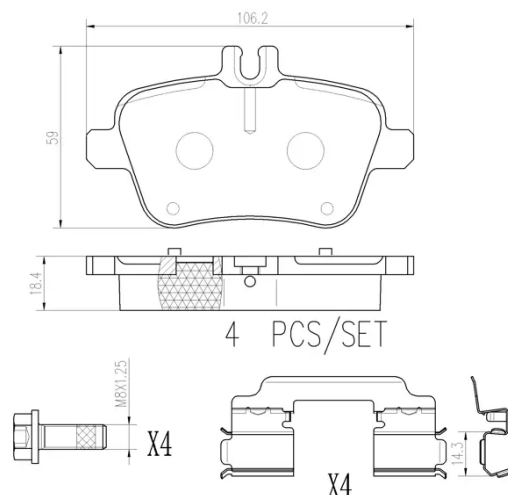

- ✓ OE-equivalent
- ✓ Brembo quality
- ✓ Safety
- ✓ Comfort
- ✓ Durability
- ✓ Dust reduction
- ✓ With accessories

Technical specifications

EAN code	Axle	Thickness
8020584118696	Rear	18 mm
Width	Height	Braking system
106 mm	59 mm	TRW
Wear indicator	WVA number	Accessories
Prepared for wear indicator	24848	With brake caliper bolts With anti-squeal shim With accessories