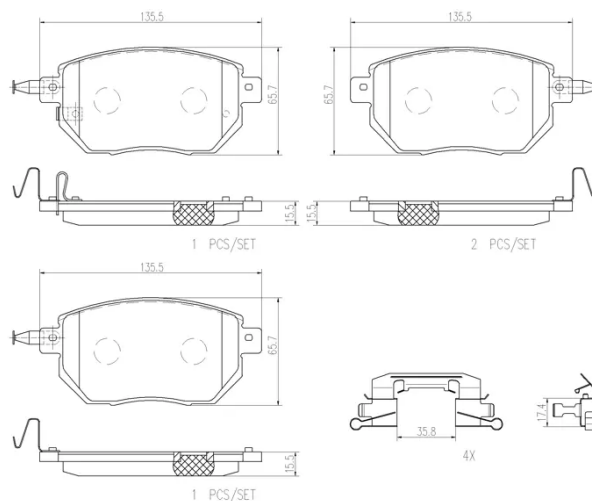

- ✓ OE-equivalent
- ✓ Brembo quality
- ✓ Safety
- ✓ Comfort
- ✓ Durability
- ✓ Dust reduction
- ✓ With accessories

Technical specifications

EAN code 8020584098899	Axle Front	Thickness 16 mm
Width 136 mm	Height 66 mm	Braking system Tokico
Wear indicator Acoustic	WVA number 24056,24057,24667	Accessories With anti-squeal shim