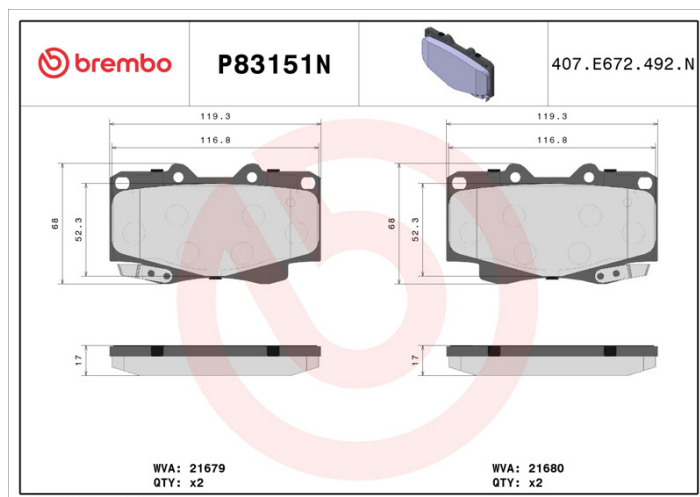

- ✓ OE-equivalent
- ✓ Brembo quality
- ✓ Safety
- ✓ Comfort
- ✓ Durability
- ✓ Dust reduction
- ✓ With accessories

Technical specifications

EAN code 8020584115206	Axle Front	Thickness 17 mm
Width 119 mm	Height 68 mm	Braking system Sumitomo
Wear indicator Acoustic	WVA number 21680,21679	Accessories With anti-squeal shim