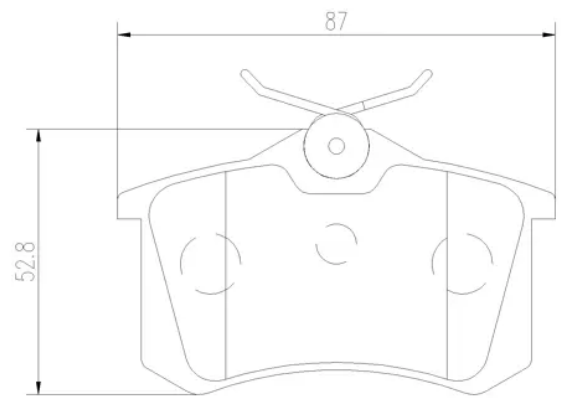

- ✓ OE-equivalent
- ✓ Brembo quality
- ✓ Safety
- ✓ Comfort
- ✓ Durability
- ✓ Dust reduction
- ✓ With accessories

Technical specifications

EAN code
8020584100011

Axle
Front and rear

Thickness
17 mm

Width
87 mm

Height
53 mm

Braking system
Lucas

Wear indicator
Without

WVA number
20961,23554

Accessories
With accessories
With anti-squeal
shim
With brake caliper
bolts

4PCS/SET

4X

4X