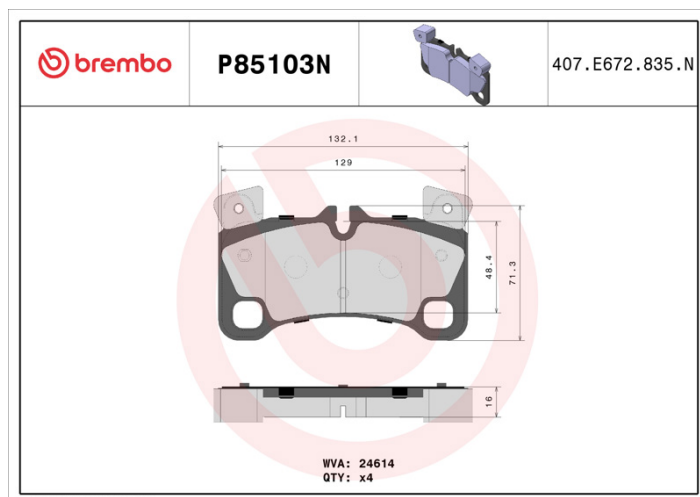

- ✓ OE-equivalent
- ✓ Brembo quality
- ✓ Safety
- ✓ Comfort
- ✓ Durability
- ✓ Dust reduction
- ✓ With accessories

Technical specifications

EAN code 8020584083550	Axle Rear	Thickness 16 mm
Width 132 mm	Height 77 mm	Braking system Brembo
Wear indicator Prepared for wear indicator	WVA number 24614	Accessories With anti-squeal shim With counterweights