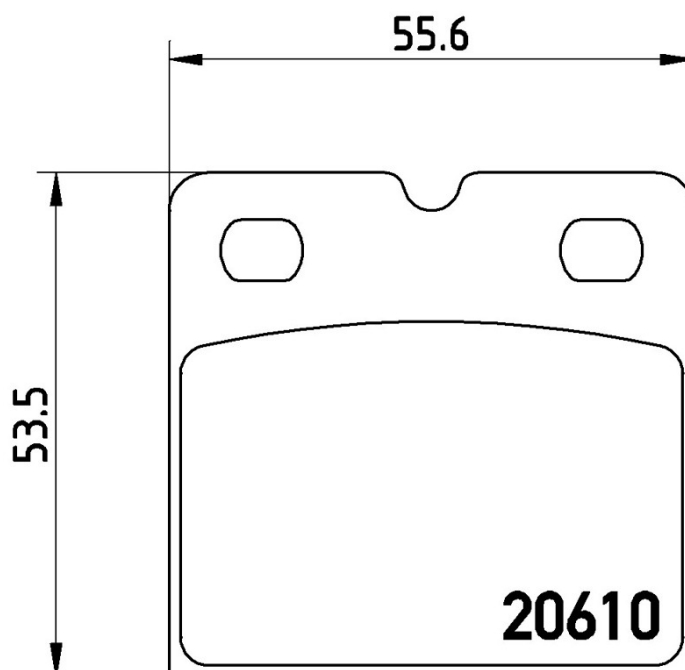

BRAKE PAD

P 02 001

The P 02 001 brake pad is synonymous with reliability

The Brembo brake pad guarantees ultimate safety when braking thanks to the use of more than 100 different compounds, designed according to the type of vehicle and use. Stopping distances reduced to a minimum, maximum driving comfort and silent operation are the most important features of Brembo materials. Brembo brake pads are supplied together with an extensive range of accessories and assembly kits for professional-standard installation.

- ✓ OE-equivalent
- ✓ Brembo quality
- ✓ ECE-R90 certificate
- ✓ Safety
- ✓ Performance
- ✓ Comfort

Technical specifications

EAN code	Axle	Thickness
8020584102619	Rear	9 mm
Width	Height	Braking system
56 mm	54 mm	Brembo
Wear indicator	WVA number	
Without	20610	