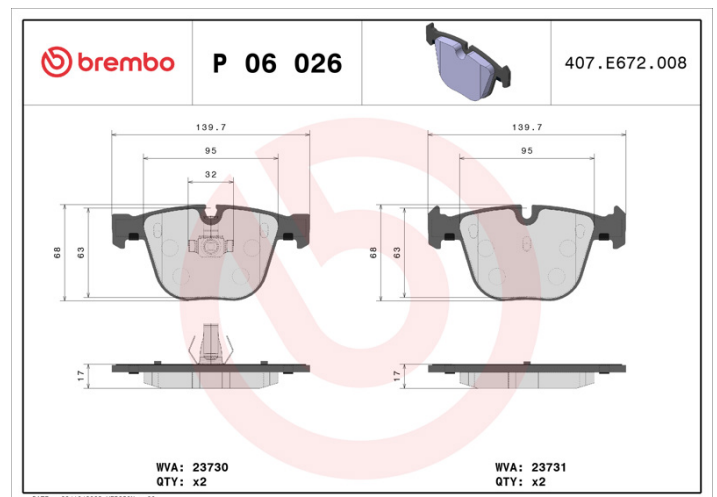

BRAKE PAD

P 06 026

The P 06 026 brake pad is synonymous with reliability

The Brembo brake pad guarantees ultimate safety when braking thanks to the use of more than 100 different compounds, designed according to the type of vehicle and use. Stopping distances reduced to a minimum, maximum driving comfort and silent operation are the most important features of Brembo materials. Brembo brake pads are supplied together with an extensive range of accessories and assembly kits for professional-standard installation.

- ✓ OE-equivalent
- ✓ Brembo quality
- ✓ ECE-R90 certificate
- ✓ Safety
- ✓ Performance
- ✓ Comfort

Technical specifications

EAN code 8020584050262	Axle Rear	Thickness 17 mm
Width 140 mm	Height 67 mm	Braking system Teves
Wear indicator Prepared for wear indicator	WVA number 23730,23731	Accessories With piston clip