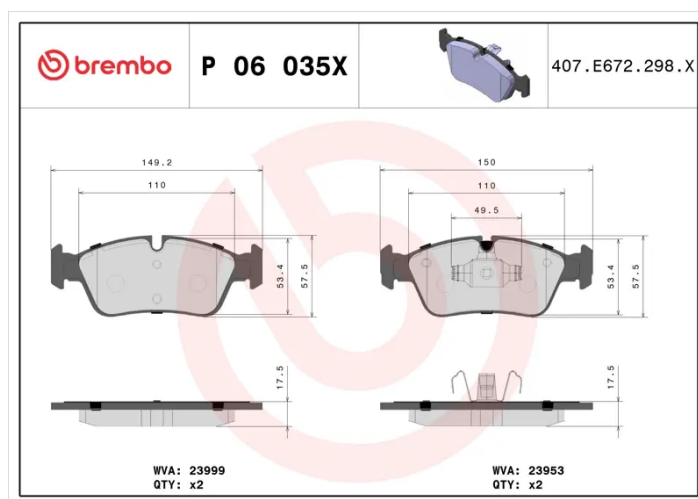

BRAKE PAD XTRA

P 06 035X

The P 06 035X Xtra brake pad is synonymous with reliability

Brembo Xtra brake pads, developed to enhance the advantages of the Xtra and Max discs, are made using the special BRM X L01 compound which consists of more than 30 different components. Compared with the compound used for original-equivalent pads, the new solution assures a higher friction coefficient, which translates to more precise and stable braking, at both high and low temperatures. All this makes for greater driving comfort and improved pedal modularity, without compromising the product's mileage output.

- ✓ OE-equivalent
- ✓ Brembo quality
- ✓ ECE-R90 certificate
- ✓ Safety
- ✓ Performance
- ✓ Sports driving

Technical specifications

EAN code 8020584068496	Axle Front	Thickness 18 mm
Width 150 mm	Height 57 mm	Braking system Teves
Wear indicator Prepared for wear indicator	WVA number 23935,23999	Accessories With anti-squeal shim