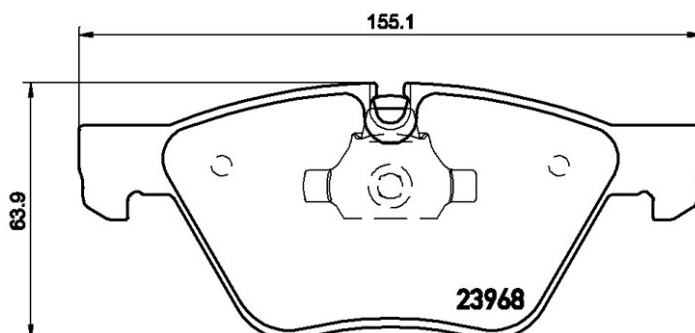

BRAKE PAD XTRA P 06 036X

The P 06 036X Xtra brake pad is synonymous with reliability

Brembo Xtra brake pads, developed to enhance the advantages of the Xtra and Max discs, are made using the special BRM X L01 compound which consists of more than 30 different components. Compared with the compound used for original-equivalent pads, the new solution assures a higher friction coefficient, which translates to more precise and stable braking, at both high and low temperatures. All this makes for greater driving comfort and improved pedal modularity, without compromising the product's mileage output.

- ✓ OE-equivalent
- ✓ Brembo quality
- ✓ ECE-R90 certificate
- ✓ Safety
- ✓ Performance
- ✓ Sports driving

Technical specifications

EAN code	Axle	Thickness
8020584068502	Front	20 mm
Width	Height	Braking system
155 mm	64 mm	Teves
Wear indicator	WVA number	
Prepared for wear indicator	23968,23794	