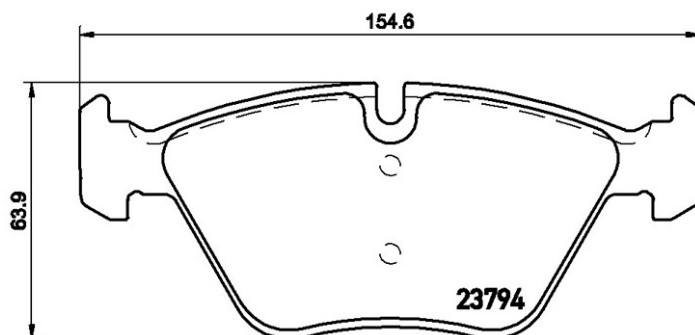

BRAKE PAD XTRA P 06 036X

The P 06 036X Xtra brake pad is synonymous with reliability

Brembo Xtra brake pads, developed to enhance the advantages of the Xtra and Max discs, are made using the special BRM X L01 compound which consists of more than 30 different components. Compared with the compound used for original-equivalent pads, the new solution assures a higher friction coefficient, which translates to more precise and stable braking, at both high and low temperatures. All this makes for greater driving comfort and improved pedal modularity, without compromising the product's mileage output.

- ✓ OE-equivalent
- ✓ Brembo quality
- ✓ ECE-R90 certificate
- ✓ Safety
- ✓ Performance
- ✓ Sports driving

Technical specifications

EAN code	Axle	Thickness
8020584068502	Front	20 mm
Width	Height	Braking system
155 mm	64 mm	Teves
Wear indicator	WVA number	
Prepared for wear indicator	23968,23794	