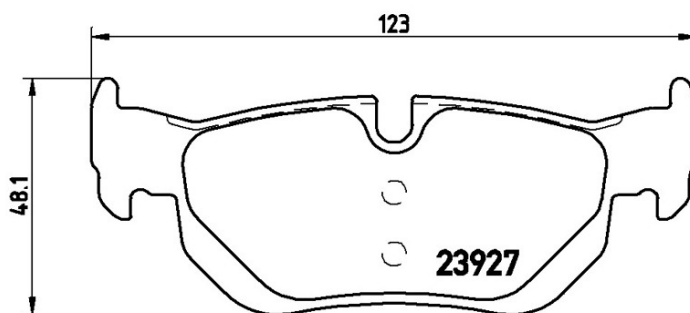

BRAKE PAD

P 06 038

The P 06 038 brake pad is synonymous with reliability

The Brembo brake pad guarantees ultimate safety when braking thanks to the use of more than 100 different compounds, designed according to the type of vehicle and use. Stopping distances reduced to a minimum, maximum driving comfort and silent operation are the most important features of Brembo materials. Brembo brake pads are supplied together with an extensive range of accessories and assembly kits for professional-standard installation.

- ✓ OE-equivalent
- ✓ Brembo quality
- ✓ ECE-R90 certificate
- ✓ Safety
- ✓ Performance
- ✓ Comfort

Technical specifications

EAN code	Axle	Thickness
8020584059364	Rear	17 mm
Width	Height	Braking system
123 mm	48 mm	Teves
Wear indicator	WVA number	Accessories
Prepared for wear indicator	24226,23926,23927	With piston clip