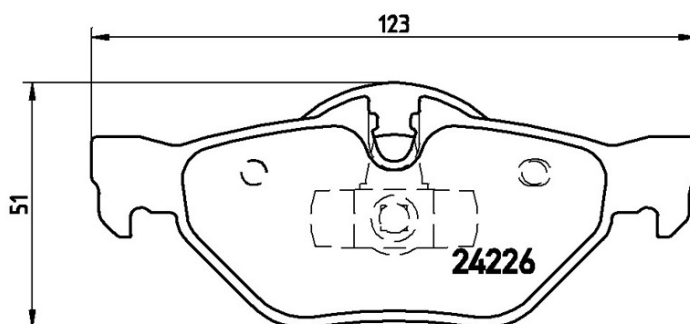

BRAKE PAD

P 06 038

The P 06 038 brake pad is synonymous with reliability

The Brembo brake pad guarantees ultimate safety when braking thanks to the use of more than 100 different compounds, designed according to the type of vehicle and use. Stopping distances reduced to a minimum, maximum driving comfort and silent operation are the most important features of Brembo materials. Brembo brake pads are supplied together with an extensive range of accessories and assembly kits for professional-standard installation.

- ✓ OE-equivalent
- ✓ Brembo quality
- ✓ ECE-R90 certificate
- ✓ Safety
- ✓ Performance
- ✓ Comfort

Technical specifications

EAN code	Axle	Thickness
8020584059364	Rear	17 mm
Width	Height	Braking system
123 mm	48 mm	Teves
Wear indicator	WVA number	Accessories
Prepared for wear indicator	24226,23926,23927	With piston clip