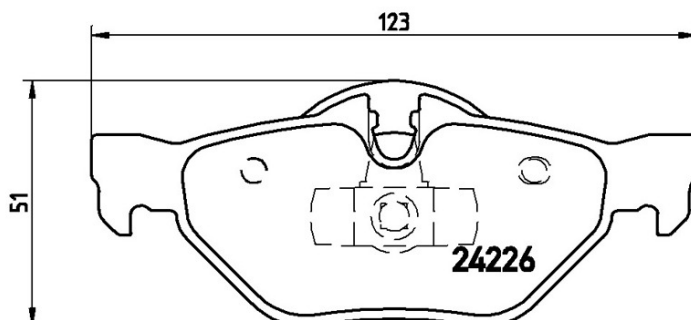

BRAKE PAD XTRA

P 06 038X

The P 06 038X Xtra brake pad is synonymous with reliability

Brembo Xtra brake pads, developed to enhance the advantages of the Xtra and Max discs, are made using the special BRM X L01 compound which consists of more than 30 different components. Compared with the compound used for original-equivalent pads, the new solution assures a higher friction coefficient, which translates to more precise and stable braking, at both high and low temperatures. All this makes for greater driving comfort and improved pedal modularity, without compromising the product's mileage output.

- ✓ OE-equivalent
- ✓ Brembo quality
- ✓ ECE-R90 certificate
- ✓ Safety
- ✓ Performance
- ✓ Sports driving

Technical specifications

EAN code	Axle	Thickness
8020584068526	Rear	17 mm
Width	Height	Braking system
123 mm	48 mm	Teves
Wear indicator	WVA number	
Prepared for wear indicator	23926,23927,24226	