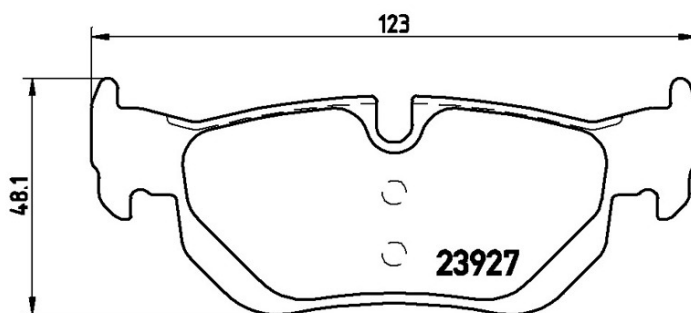

BRAKE PAD XTRA

P 06 038X

The P 06 038X Xtra brake pad is synonymous with reliability

Brembo Xtra brake pads, developed to enhance the advantages of the Xtra and Max discs, are made using the special BRM X L01 compound which consists of more than 30 different components. Compared with the compound used for original-equivalent pads, the new solution assures a higher friction coefficient, which translates to more precise and stable braking, at both high and low temperatures. All this makes for greater driving comfort and improved pedal modularity, without compromising the product's mileage output.

- ✓ OE-equivalent
- ✓ Brembo quality
- ✓ ECE-R90 certificate
- ✓ Safety
- ✓ Performance
- ✓ Sports driving

Technical specifications

EAN code	Axle	Thickness
8020584068526	Rear	17 mm
Width	Height	Braking system
123 mm	48 mm	Teves
Wear indicator	WVA number	
Prepared for wear indicator	23926,23927,24226	