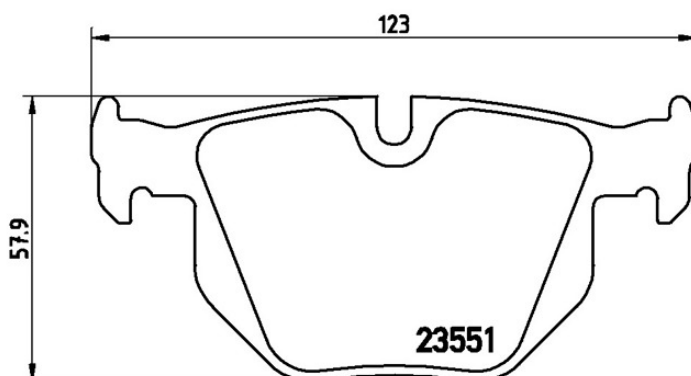

BRAKE PAD

P 06 039

The P 06 039 brake pad is synonymous with reliability

The Brembo brake pad guarantees ultimate safety when braking thanks to the use of more than 100 different compounds, designed according to the type of vehicle and use. Stopping distances reduced to a minimum, maximum driving comfort and silent operation are the most important features of Brembo materials. Brembo brake pads are supplied together with an extensive range of accessories and assembly kits for professional-standard installation.

- ✓ OE-equivalent
- ✓ Brembo quality
- ✓ ECE-R90 certificate
- ✓ Safety
- ✓ Performance
- ✓ Comfort

Technical specifications

EAN code	Axle	Thickness
8020584059371	Rear	17 mm
Width	Height	Braking system
123 mm	58 mm	Teves
Wear indicator	WVA number	Accessories
Prepared for wear indicator	23551,23550	With piston clip