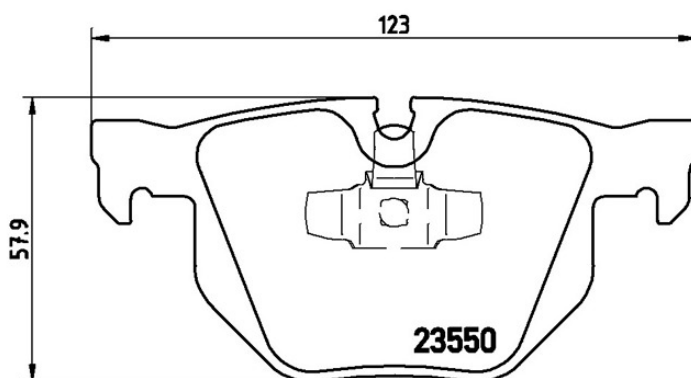

BRAKE PAD

P 06 039

The P 06 039 brake pad is synonymous with reliability

The Brembo brake pad guarantees ultimate safety when braking thanks to the use of more than 100 different compounds, designed according to the type of vehicle and use. Stopping distances reduced to a minimum, maximum driving comfort and silent operation are the most important features of Brembo materials. Brembo brake pads are supplied together with an extensive range of accessories and assembly kits for professional-standard installation.

- ✓ OE-equivalent
- ✓ Brembo quality
- ✓ ECE-R90 certificate
- ✓ Safety
- ✓ Performance
- ✓ Comfort

Technical specifications

EAN code	Axle	Thickness
8020584059371	Rear	17 mm
Width	Height	Braking system
123 mm	58 mm	Teves
Wear indicator	WVA number	Accessories
Prepared for wear indicator	23551,23550	With piston clip