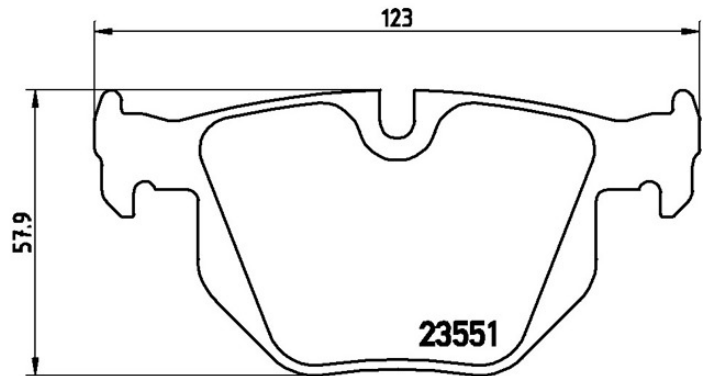

Technical specifications

EAN code
8020584068533

Axle
Rear

Thickness
17 mm

Width
123 mm

Height
58 mm

Braking system
Teves

Wear indicator
Prepared for wear indicator

WVA number
23551,23550

COMPATIBLE VEHICLES

COMPATIBLE OE PART NUMBERS

34121288895	BMW
34121288896	BMW
34212288895	BMW
34212288896	BMW
34216769105	BMW
34216775678	BMW
34216790762	BMW
34216791938	BMW