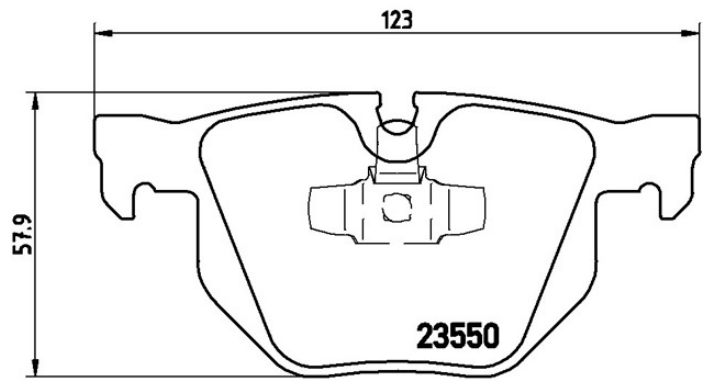

Technical specifications

EAN code
8020584068533

Axle
Rear

Thickness
17 mm

Width
123 mm

Height
58 mm

Braking system
Teves

Wear indicator
Prepared for wear indicator

WVA number
23551,23550

COMPATIBLE VEHICLES

COMPATIBLE OE PART NUMBERS

34121288895	BMW
34121288896	BMW
34212288895	BMW
34212288896	BMW
34216769105	BMW
34216775678	BMW
34216790762	BMW
34216791938	BMW