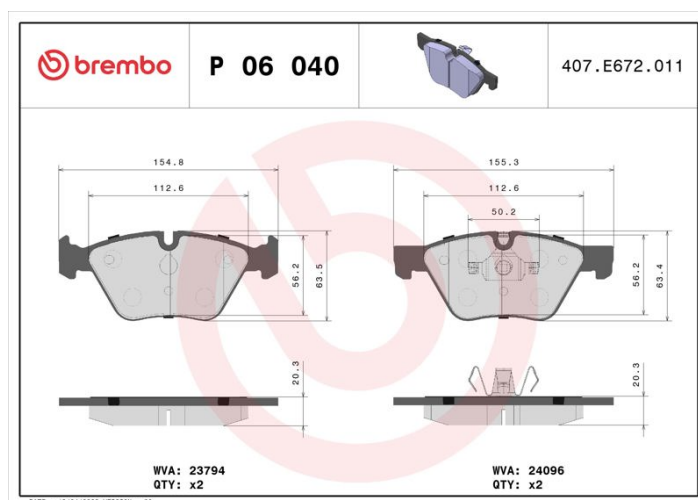

BRAKE PAD

P 06 040

The P 06 040 brake pad is synonymous with reliability

The Brembo brake pad guarantees ultimate safety when braking thanks to the use of more than 100 different compounds, designed according to the type of vehicle and use. Stopping distances reduced to a minimum, maximum driving comfort and silent operation are the most important features of Brembo materials. Brembo brake pads are supplied together with an extensive range of accessories and assembly kits for professional-standard installation.

- ✓ OE-equivalent
- ✓ Brembo quality
- ✓ ECE-R90 certificate
- ✓ Safety
- ✓ Performance
- ✓ Comfort

Technical specifications

EAN code 8020584059883	Axle Front	Thickness 20 mm
Width 155 mm	Height 64 mm	Braking system Teves
Wear indicator Prepared for wear indicator	WVA number 24096,23794	Accessories With piston clip