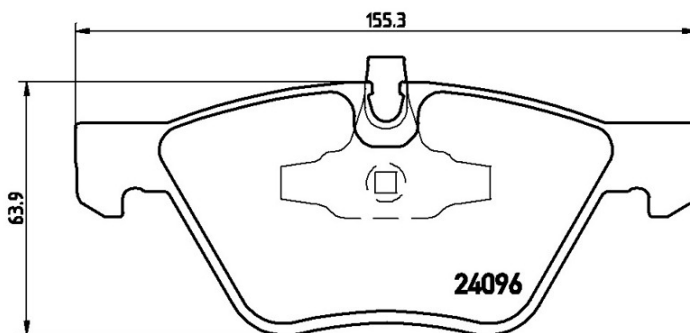

BRAKE PAD XTRA

P 06 040X

The P 06 040X Xtra brake pad is synonymous with reliability

Brembo Xtra brake pads, developed to enhance the advantages of the Xtra and Max discs, are made using the special BRM X L01 compound which consists of more than 30 different components. Compared with the compound used for original-equivalent pads, the new solution assures a higher friction coefficient, which translates to more precise and stable braking, at both high and low temperatures. All this makes for greater driving comfort and improved pedal modularity, without compromising the product's mileage output.

- ✓ OE-equivalent
- ✓ Brembo quality
- ✓ ECE-R90 certificate
- ✓ Safety
- ✓ Performance
- ✓ Sports driving

Technical specifications

EAN code	Axle	Thickness
8020584068540	Front	20 mm
Width	Height	Braking system
155 mm	64 mm	Teves
Wear indicator	WVA number	
Prepared for wear indicator	23794,24096	