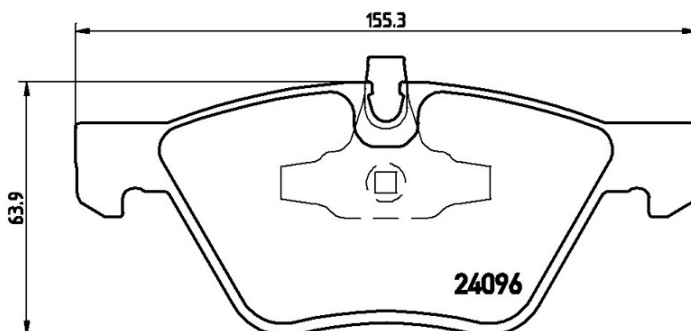

BRAKE PAD XTRA

P 06 040X

The P 06 040X Xtra brake pad is synonymous with reliability

Brembo Xtra brake pads, developed to enhance the advantages of the Xtra and Max discs, are made using the special BRM X L01 compound which consists of more than 30 different components. Compared with the compound used for original-equivalent pads, the new solution assures a higher friction coefficient, which translates to more precise and stable braking, at both high and low temperatures. All this makes for greater driving comfort and improved pedal modularity, without compromising the product's mileage output.

- ✓ OE-equivalent
- ✓ Brembo quality
- ✓ ECE-R90 certificate
- ✓ Safety
- ✓ Performance
- ✓ Sports driving

Technical specifications

EAN code	Axle	Thickness
8020584068540	Front	20 mm
Width	Height	Braking system
155 mm	64 mm	Teves
Wear indicator	WVA number	
Prepared for wear indicator	24096,23794	