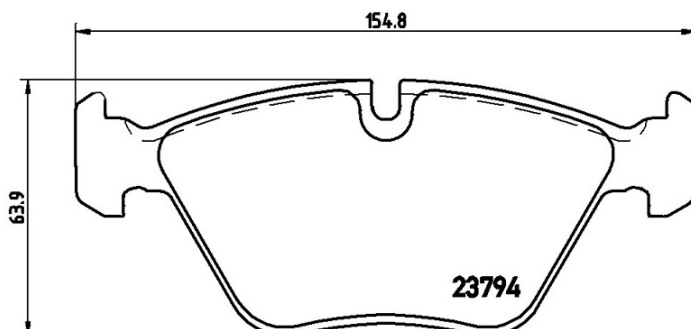

BRAKE PAD XTRA

P 06 040X

The P 06 040X Xtra brake pad is synonymous with reliability

Brembo Xtra brake pads, developed to enhance the advantages of the Xtra and Max discs, are made using the special BRM X L01 compound which consists of more than 30 different components. Compared with the compound used for original-equivalent pads, the new solution assures a higher friction coefficient, which translates to more precise and stable braking, at both high and low temperatures. All this makes for greater driving comfort and improved pedal modularity, without compromising the product's mileage output.

- ✓ OE-equivalent
- ✓ Brembo quality
- ✓ ECE-R90 certificate
- ✓ Safety
- ✓ Performance
- ✓ Sports driving

Technical specifications

EAN code	Axle	Thickness
8020584068540	Front	20 mm
Width	Height	Braking system
155 mm	64 mm	Teves
Wear indicator	WVA number	
Prepared for wear indicator	24096,23794	