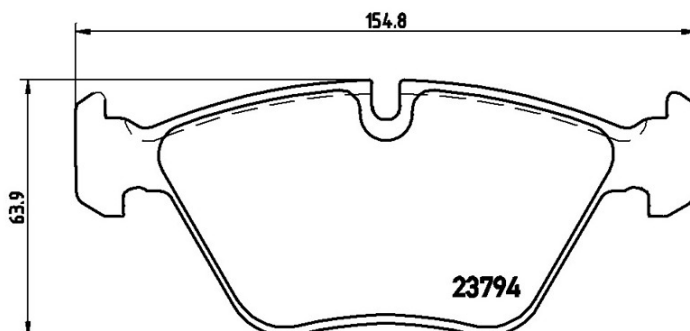

BRAKE PAD XTRA

P 06 040X

The P 06 040X Xtra brake pad is synonymous with reliability

Brembo Xtra brake pads, developed to enhance the advantages of the Xtra and Max discs, are made using the special BRM X L01 compound which consists of more than 30 different components. Compared with the compound used for original-equivalent pads, the new solution assures a higher friction coefficient, which translates to more precise and stable braking, at both high and low temperatures. All this makes for greater driving comfort and improved pedal modularity, without compromising the product's mileage output.

- ✓ OE-equivalent
- ✓ Brembo quality
- ✓ ECE-R90 certificate
- ✓ Safety
- ✓ Performance
- ✓ Sports driving

Technical specifications

EAN code	Axle	Thickness
8020584068540	Front	20 mm
Width	Height	Braking system
155 mm	64 mm	Teves
Wear indicator	WVA number	
Prepared for wear indicator	23794,24096	