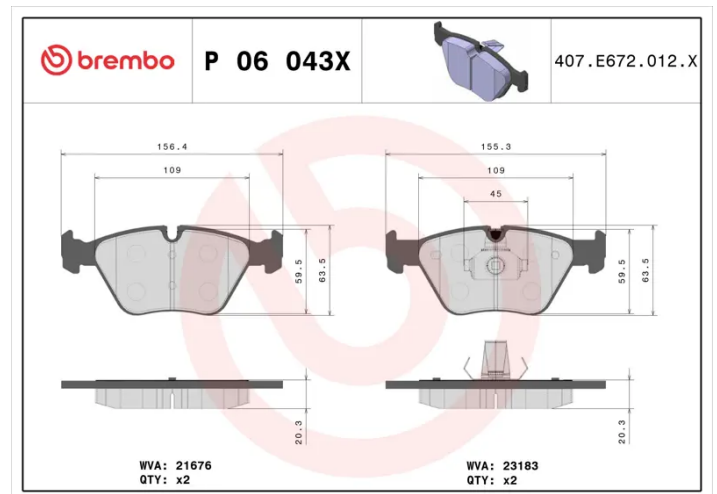

BRAKE PAD XTRA

P 06 043X

The P 06 043X Xtra brake pad is synonymous with reliability

Brembo Xtra brake pads, developed to enhance the advantages of the Xtra and Max discs, are made using the special BRM X L01 compound which consists of more than 30 different components. Compared with the compound used for original-equivalent pads, the new solution assures a higher friction coefficient, which translates to more precise and stable braking, at both high and low temperatures. All this makes for greater driving comfort and improved pedal modularity, without compromising the product's mileage output.

- ✓ OE-equivalent
- ✓ Brembo quality
- ✓ ECE-R90 certificate
- ✓ Safety
- ✓ Performance
- ✓ Sports driving

Technical specifications

EAN code 8020584068557	Axle Front	Thickness 20 mm
Width 155 mm	Height 64 mm	Braking system Teves
Wear indicator Prepared for wear indicator	WVA number 21676,23183	Accessories With anti-squeal shim