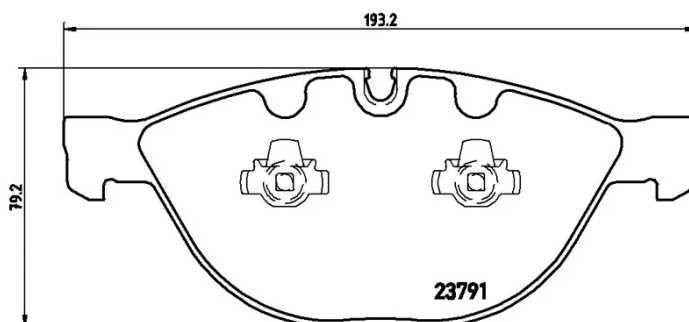

### Technical specifications

EAN code <b>8020584059951</b>	Axle <b>Front</b>	Thickness <b>21 mm</b>
Width <b>193 mm</b>	Height <b>79 mm</b>	Braking system <b>Teves</b>
Wear indicator <b>Prepared for wear indicator</b>	WVA number <b>23791,23792</b>	Accessories <b>With accessories With anti-squeal shim With piston clip</b>