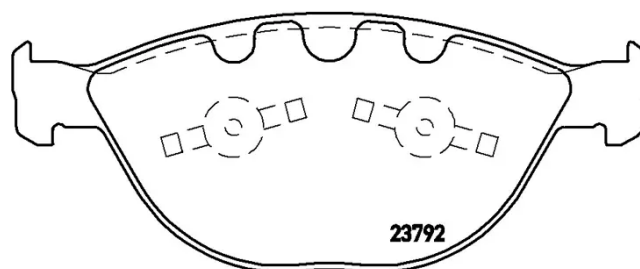

# BRAKE PAD

## P 06 047

The P 06 047 brake pad is synonymous with reliability

The Brembo brake pad guarantees ultimate safety when braking thanks to the use of more than 100 different compounds, designed according to the type of vehicle and use. Stopping distances reduced to a minimum, maximum driving comfort and silent operation are the most important features of Brembo materials. Brembo brake pads are supplied together with an extensive range of accessories and assembly kits for professional-standard installation.

### Technical specifications

EAN code <b>8020584059951</b>	Axle <b>Front</b>	Thickness <b>21 mm</b>
Width <b>193 mm</b>	Height <b>79 mm</b>	Braking system <b>Teves</b>
Wear indicator <b>Prepared for wear indicator</b>	WVA number <b>23791,23792</b>	Accessories <b>With accessories With anti-squeal shim With piston clip</b>