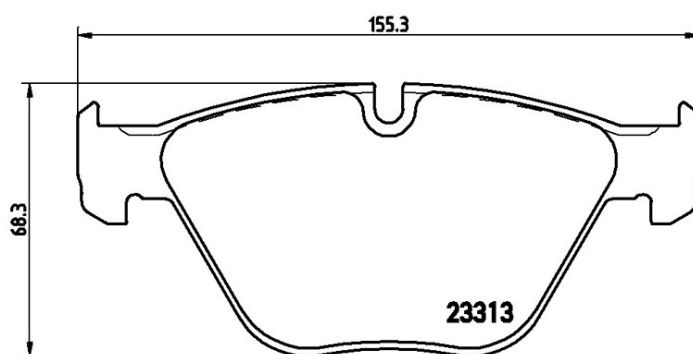

BRAKE PAD

P 06 055

The P 06 055 brake pad is synonymous with reliability

The Brembo brake pad guarantees ultimate safety when braking thanks to the use of more than 100 different compounds, designed according to the type of vehicle and use. Stopping distances reduced to a minimum, maximum driving comfort and silent operation are the most important features of Brembo materials. Brembo brake pads are supplied together with an extensive range of accessories and assembly kits for professional-standard installation.

- ✓ OE-equivalent
- ✓ Brembo quality
- ✓ ECE-R90 certificate
- ✓ Safety
- ✓ Performance
- ✓ Comfort

Technical specifications

EAN code	Axle	Thickness
8020584090190	Front	20 mm
Width	Height	Braking system
155 mm	68 mm	Teves
Wear indicator	WVA number	Accessories
Prepared for wear indicator	24255,23313	With piston clip