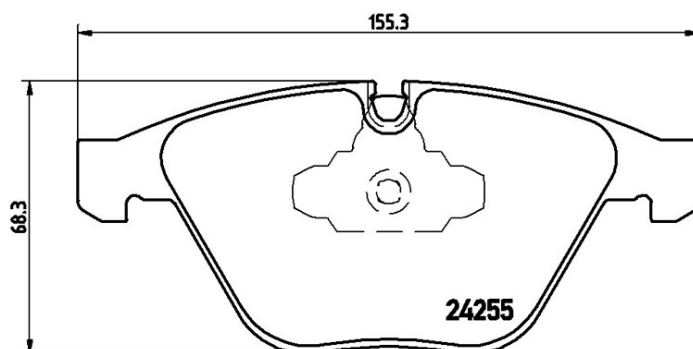

BRAKE PAD

P 06 055

The P 06 055 brake pad is synonymous with reliability

The Brembo brake pad guarantees ultimate safety when braking thanks to the use of more than 100 different compounds, designed according to the type of vehicle and use. Stopping distances reduced to a minimum, maximum driving comfort and silent operation are the most important features of Brembo materials. Brembo brake pads are supplied together with an extensive range of accessories and assembly kits for professional-standard installation.

- ✓ OE-equivalent
- ✓ Brembo quality
- ✓ ECE-R90 certificate
- ✓ Safety
- ✓ Performance
- ✓ Comfort

Technical specifications

EAN code	Axle	Thickness
8020584090190	Front	20 mm
Width	Height	Braking system
155 mm	68 mm	Teves
Wear indicator	WVA number	Accessories
Prepared for wear indicator	24255,23313	With piston clip